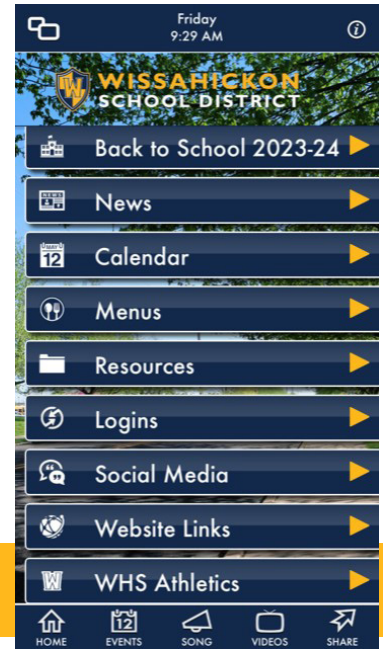

Get to Know Our Mobile App!

Easy Access to School Info

WSD families can access the most commonly used school information & customized news via our FREE mobile app. Better yet, the mobile app allows users to set their preferences to receive calendars, lunch menus, news and resources for the Wissahickon schools of their choice!

Search Wissahickon School District in the App Store on your Apple, Android or Windows device and download the app TODAY!

Mobile App Features

When you first download the app, it will prompt you to choose your settings. Select the schools you want information from & allow Push Notifications if you would like automatic reminders. All users receive district news and events.

Back to School

Back to School quick links to school supply lists, cafeteria accounts, immunization checklist & more

Calendar

Events from the district and selected schools is displayed & can be synced to your calendar